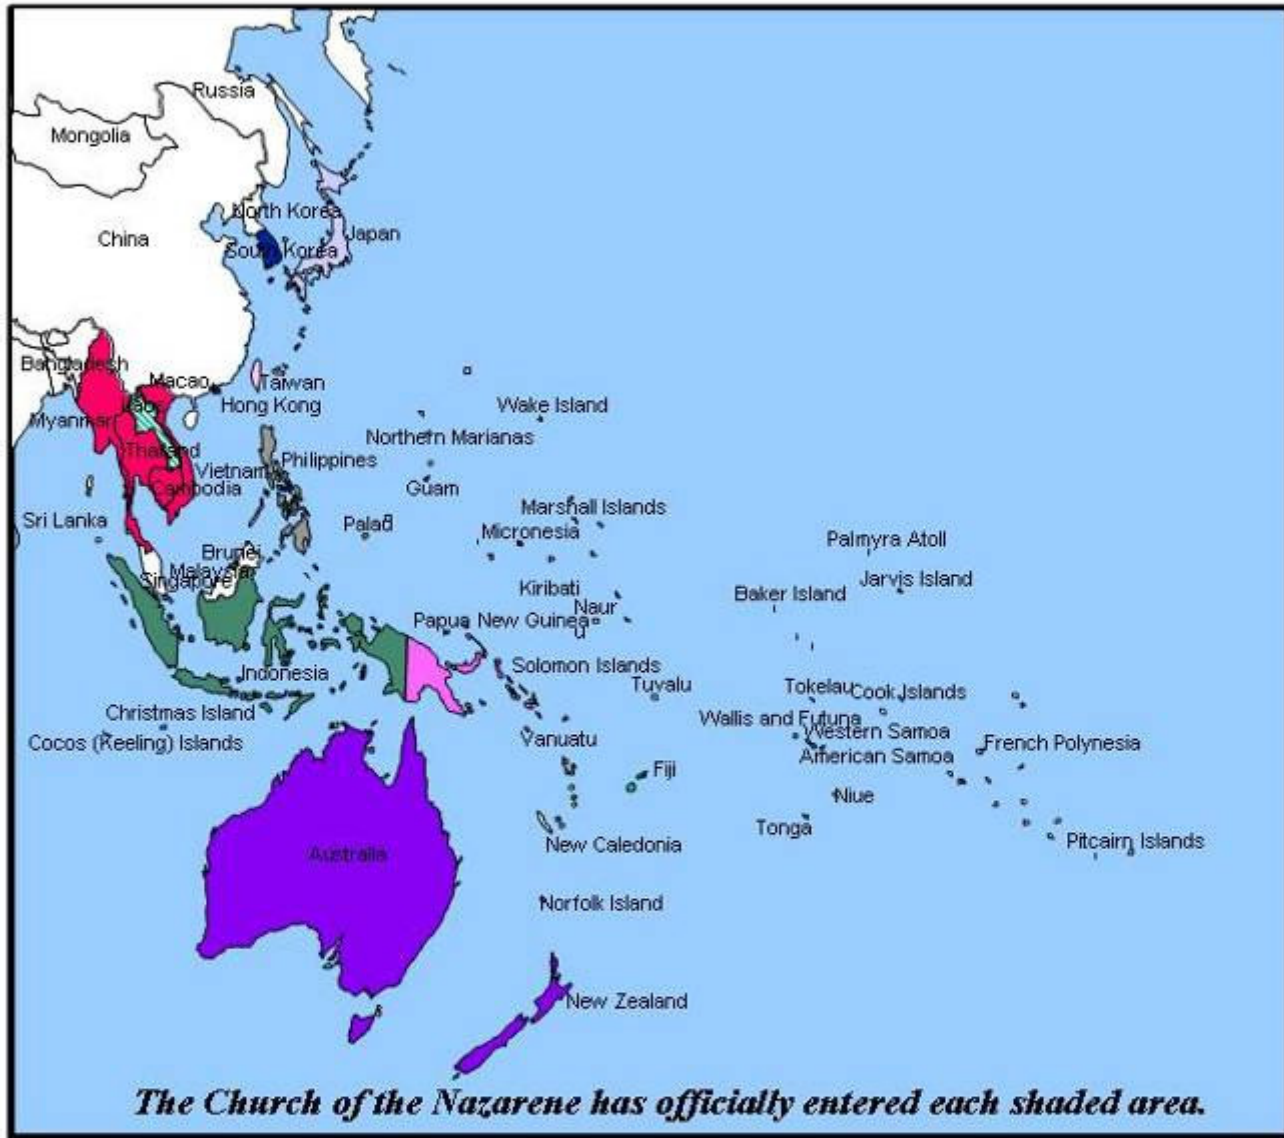

CHURCH OF THE NAZARENE

ASIA-PACIFIC REGION

2006

FIELDS:			COUNTRIES:	
AUSTRALIA/NEW ZEALAND	KOREA	SOUTH PACIFIC	JAPAN	
CHINESE MINISTRIES	MICRONESIA	SOUTHEAST ASIA		
INDONESIA	PACIFIC-MELANESIA	PROPOSED NEW WORLD AREAS		
	PHILIPPINES			